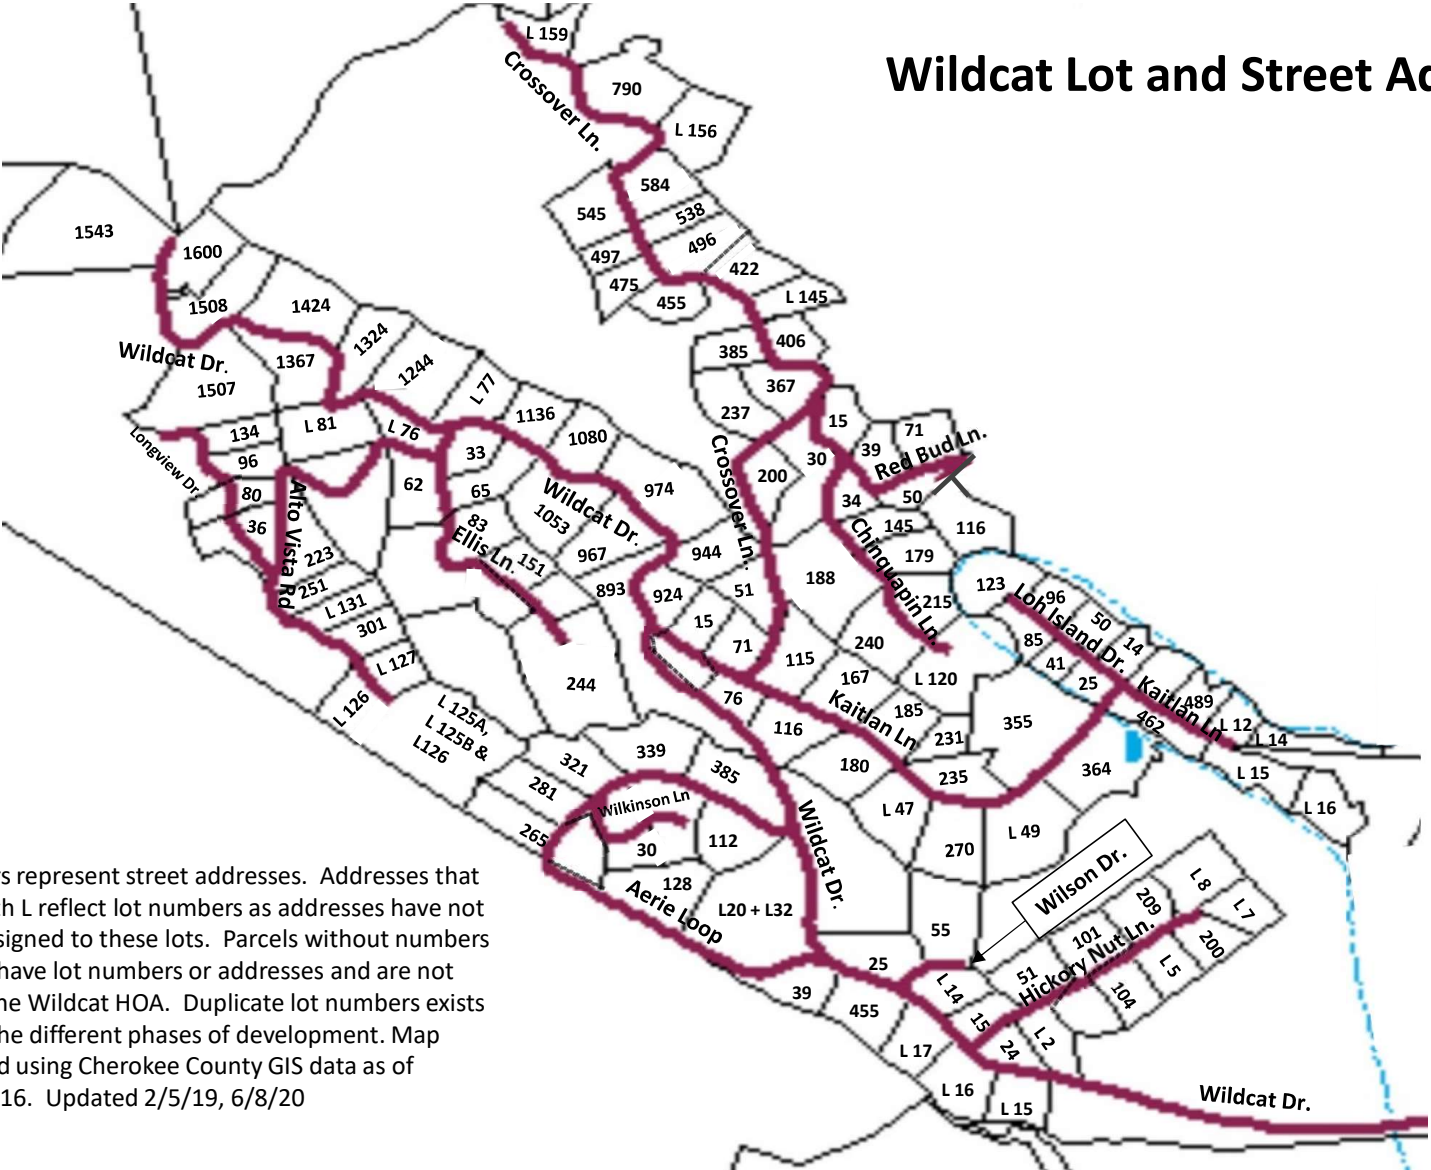

# Wildcat Lot and Street Address Map

Numbers represent street addresses. Addresses that start with L reflect lot numbers as addresses have not been assigned to these lots. Parcels without numbers neither have lot numbers or addresses and are not within the Wildcat HOA. Duplicate lot numbers exists due to the different phases of development. Map Prepared using Cherokee County GIS data as of 1/30/2016. Updated 2/5/19, 6/8/20